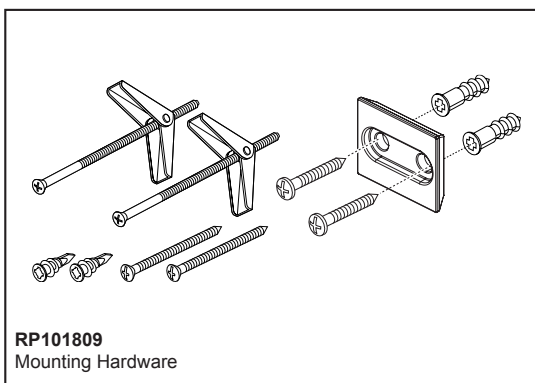

BRIZO®

ACCESSORIES

- Frank Lloyd Wright® Bath Collection by Brizo®
- Single Robe Hook

STANDARD SPECIFICATIONS:

- Wood blocking is preferable behind all wall surfaces. If wood blocking is not available, try finding a wood stud to anchor this accessory.
- Mounting hardware and mounting instructions included with product.
- Note: Plastic anchors, screw, toggle bolts, and mounting brackets are included with the mounting hardware.
- All metal construction. PNTK and NKTK finishes are metal construction with wood accent.

WARRANTY

- Parts and Finish - Lifetime limited warranty; or for commercial purchasers, 10 years for multi-family residential (apartments and condominiums) and 5 years for all other commercial uses, in each case from the date the product is received by the original purchaser or their authorized representative (installation contractor, etc.).
- Please go to www.brizo.com for the complete details of our limited warranty.

▲ Designate proper finish suffix