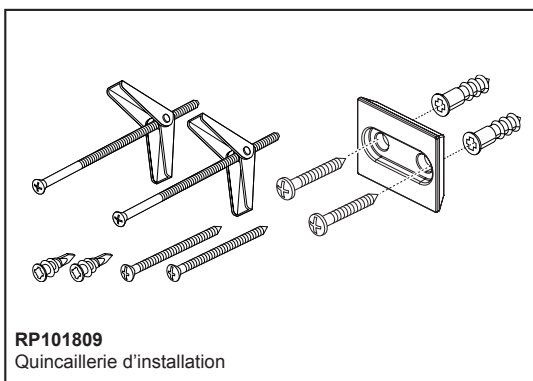

BRIZO^{MD}

ACCESSOIRES

- Collection Frank Lloyd Wright^{MD} pour la salle de bain par Brizo^{MD}
- Crochet pour peignoir

SPÉCIFICATIONS STANDARDS :

- Il est préférable de placer de blocage en bois derrière toutes les surfaces murales. Si le blocage en bois n'est pas disponible, essayez de trouver un montant en bois pour fixer cet accessoire.
- Quincaillerie et gabarit d'installation inclus avec le produit.
- Remarque : Les ancrages en plastique, les vis, les boulons à bascule et les supports de montage sont inclus avec la quincaillerie d'installation.
- Construction entièrement métallique. Les finis PNTK et NTKK sont de construction métallique avec accent en bois.

GARANTIE

- Pièces et finition – Garantie à vie limitée; ou pour les clients commerciaux, 10 ans pour les résidences multifamiliales (appartements et condominiums) et 5 ans pour tout autre usage commercial, dans tous les cas à compter de la date de réception du produit par l'acheteur initial ou son représentant autorisé (installateur, etc.).
- Veuillez consulter fr.brizofaucet.ca pour tous les détails de notre garantie limitée.

▲ Désigner le suffixe de finition approprié